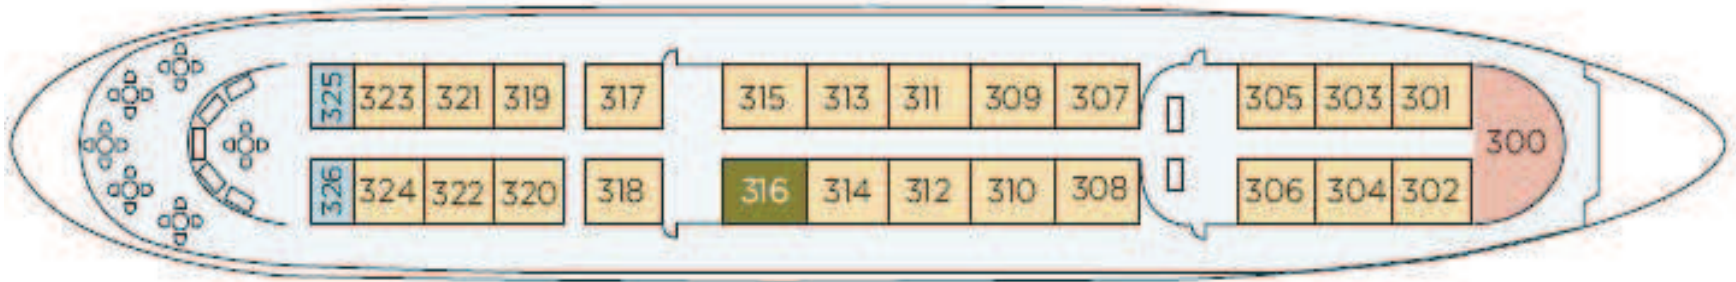

Cabins – Promenade Deck

D – Owner's Suite (24.2 sq m / 260 sq ft)

D – Deluxe Junior Suite (14.7 sq m / 158 sq ft)

D – Deluxe Cabin (11 sq m / 137 sq ft)

S – Deluxe Cabin (6.4 sq m / 69 sq ft)