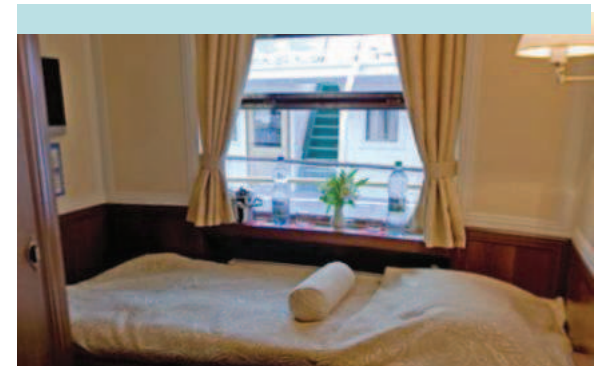

Cabins – Sun Deck

- **D** – Superior Junior Suite (15.8 sq m / 170 sq ft)
- **D** – Deluxe Junior Suite (13.1 sq m / 141 sq ft)
- **TW** – Superior Stateroom (11.7 sq m / 126 sq ft)
- **S** – Superior Single Cabin (7.5 sq m / 81 sq ft)