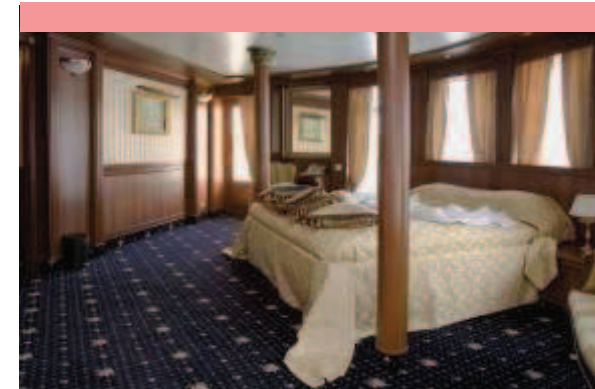

Cabins – Promenade Deck

D – Owner's Suite (24.2 sq m / 260 sq ft)

D – Deluxe Junior Suite (14.7 sq m / 158 sq ft)

D – Deluxe Cabin (11 sq m / 137 sq ft)

S – Deluxe Cabin (6.4 sq m / 69 sq ft)