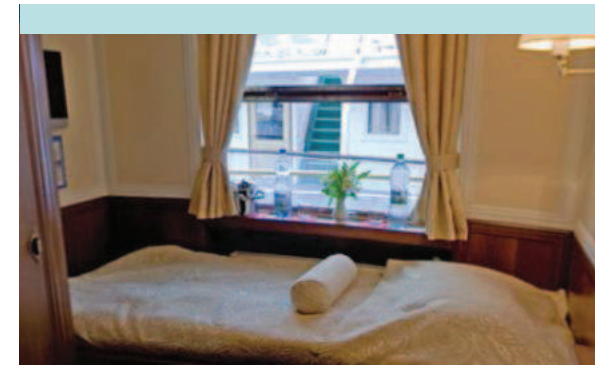

# Public Areas

MS *Volga Dream* public areas include a lounge with panoramic windows, cozy library, fitness center and sauna.

# Cabins – Promenade Deck

**D** – Owner's Suite (24.2 sq m / 260 sq ft)

**D** – Deluxe Junior Suite (14.7 sq m / 158 sq ft)

**D** – Deluxe Cabin (11 sq m / 137 sq ft)

**S** – Deluxe Cabin (6.4 sq m / 69 sq ft)