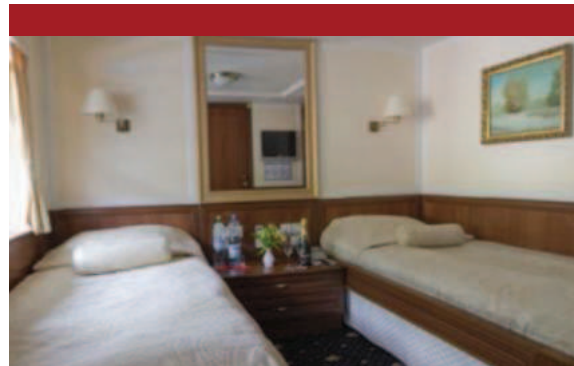

# Cabins – Sun Deck

- D** – Superior Junior Suite (15.8 sq m / 170 sq ft)
- D** – Deluxe Junior Suite (13.1 sq m / 141 sq ft)
- TW** – Superior Stateroom (11.7 sq m / 126 sq ft)
- S** – Superior Single Cabin (7.5 sq m / 81 sq ft)