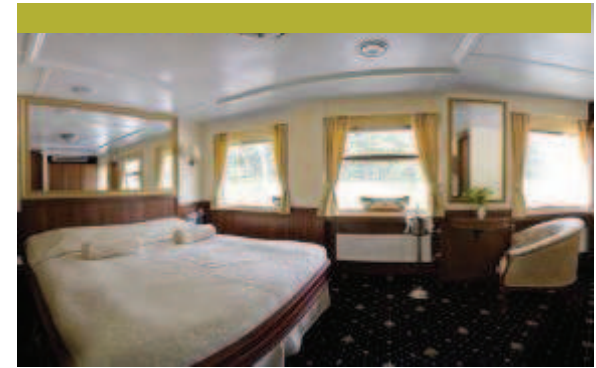

Cabins – Sun Deck

- **D** – Superior Junior Suite (15.8 sq m / 170 sq ft)
- **D** – Deluxe Junior Suite (13.1 sq m / 141 sq ft)
- **TW** – Superior Stateroom (11.7 sq m / 126 sq ft)
- **S** – Superior Single Cabin (7.5 sq m / 81 sq ft)