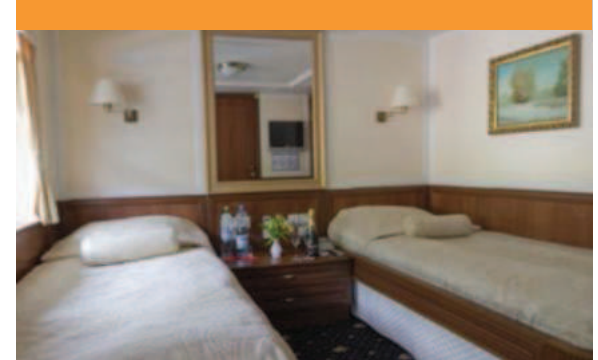

TW – Standard Cabin (9.4 sq m / 101 sq ft)