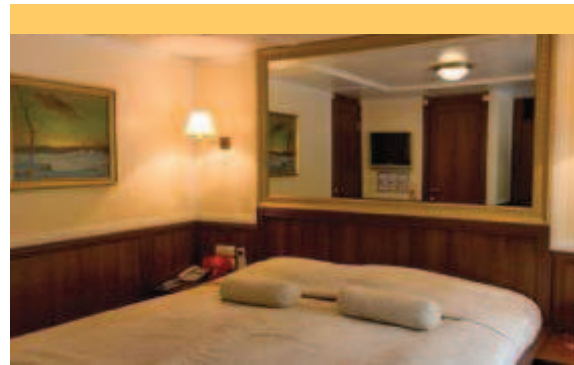

# Cabins – Promenade Deck

**D** – Owner's Suite (24.2 sq m / 260 sq ft)

**D** – Deluxe Junior Suite (14.7 sq m / 158 sq ft)

**D** – Deluxe Cabin (11 sq m / 137 sq ft)

**S** – Deluxe Cabin (6.4 sq m / 69 sq ft)