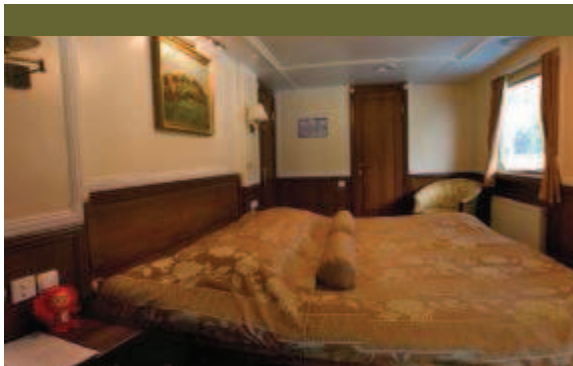

Cabins – Sun Deck

- **D** – Superior Junior Suite (15.8 sq m / 170 sq ft)
- **D** – Deluxe Junior Suite (13.1 sq m / 141 sq ft)
- **TW** – Superior Stateroom (11.7 sq m / 126 sq ft)
- **S** – Superior Single Cabin (7.5 sq m / 81 sq ft)